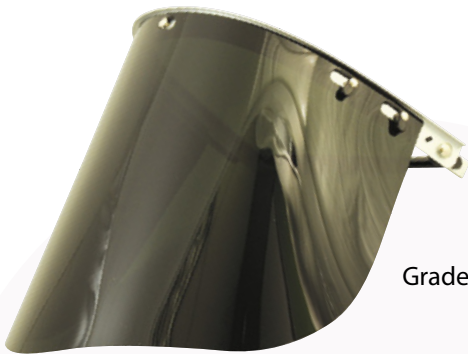

New Aluminio

Golden mirrored visor

Grade 5 welding visor

Face protection

Description and composition:

Double aluminium adapter: highly resistant material.
Allows the visor to be lifted and fixed in the most comfortable position.

Visors fitted to the outer part of the adapter to stop liquid from filtering in.

EN 166/EN 169/EN 171

Height adjustable visor

Aluminium adapter

Fitted to helmet

Ref.	Product	Marking
911173	Adapter	CE MEDOP 166 166 3 9 B
911158	1 mm polycarbonate visor	CE MEDOP 2 B 9
911157	2 mm polycarbonate visor	CE MEDOP 2 A 9
911273	1 mm Gold IR visor	CE 4-5 MEDOP 1 F 9
911159	1.4 mm Acetate welding visor	5 CE MEDOP 2 A 9